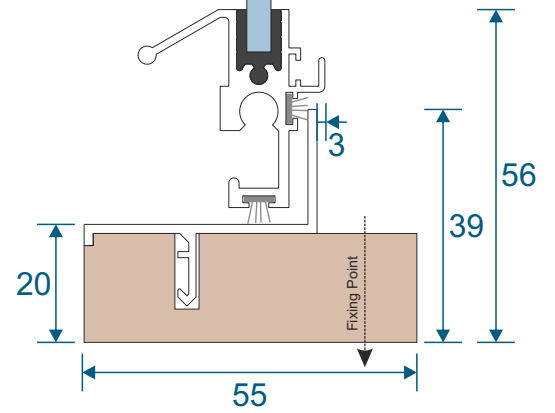

SG64 - Sides / Top Bar

SG62 - Interlock

SG61 - Handle Interlock

SG63 - Extended Panel

SG65 - Outer Frame Bottom

SG77 - Panel Sides (TB)

SG78 - Top & Bottom (TB)

SG79 - Interlock (TB)

SG80 - Interlock (TB)

Non-Balanced Vertical Slider

Face Fix

Reveal Fix

Balanced Vertical Slider

Face Fix

Reveal Fix

Balanced Tilt Back Vertical Slider

Face Fix

Reveal Fix

Main Office & Factory

Units 4-5, t: 01268 681612 (20 lines)
Charfleets Road, f: 01268 510058
Canvey Island, e: sales@duration.co.uk
Essex. SS8 0PQ w: www.duration.co.uk

Grand Design Exhibition Centre