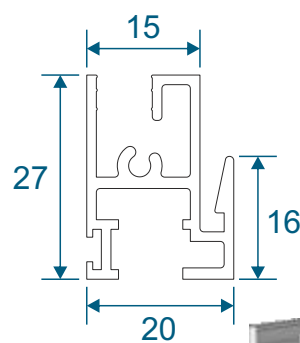

SG75 - Tilt Back Sides

SF1

Face Fix

SF3

Reveal Fix
Deep Face Fix

SF4

Deep Reveal Fix
Deeper Face Fix

Panel Parts

SG64 - Sides / Top Bar

SG62 - Interlock

SG61 - Handle Interlock

SG63 - Extended Panel

SG65 - Outer Frame Bottom

SG77 - Panel Sides (TB)

SG78 - Top & Bottom (TB)

SG79 - Interlock (TB)

SG80 - Interlock (TB)

Non-Balanced Vertical Slider

Face Fix

Reveal Fix

Balanced Vertical Slider

Face Fix

Reveal Fix

Balanced Tilt Back Vertical Slider