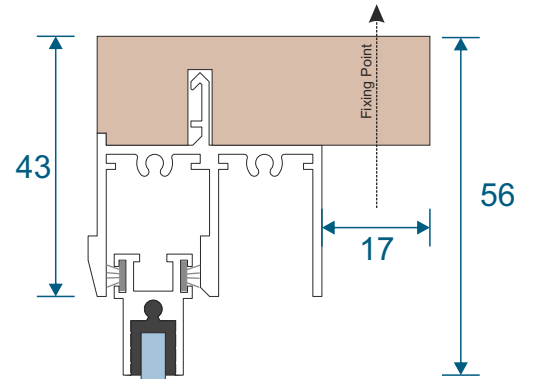

SG64 - Sides / Top Bar

SG62 - Interlock

SG61 - Handle Interlock

SG63 - Extended Panel

SG65 - Outer Frame Bottom

SG77 - Panel Sides (TB)

SG78 - Top & Bottom (TB)

SG79 - Interlock (TB)

SG80 - Interlock (TB)

Non-Balanced Vertical Slider

Face Fix

Reveal Fix

Balanced Vertical Slider

Face Fix

Reveal Fix

Balanced Tilt Back Vertical Slider

Face Fix

Reveal Fix

Main Office & Factory

Units 4-5, t: 01268 681612 (20 lines)
Charfleets Road, f: 01268 510058
Canvey Island, e: sales@duration.co.uk
Essex. SS8 0PQ w: www.duration.co.uk

Grand Design Exhibition Centre