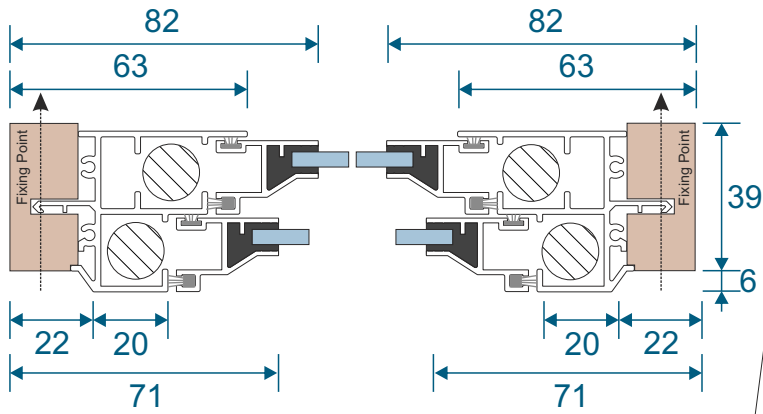

SG64 - Sides / Top Bar

SG62 - Interlock

SG61 - Handle Interlock

SG63 - Extended Panel

SG65 - Outer Frame Bottom

SG77 - Panel Sides (TB)

SG78 - Top & Bottom (TB)

SG79 - Interlock (TB)

SG80 - Interlock (TB)

Non-Balanced Vertical Slider

Face Fix

Reveal Fix

Balanced Vertical Slider

Face Fix

Reveal Fix

Balanced Tilt Back Vertical Slider

Face Fix

Reveal Fix

Main Office & Factory

Units 4-5, t: 01268 681612 (20 lines)
Charfleets Road, f: 01268 510058
Canvey Island, e: sales@duration.co.uk
Essex. SS8 0PQ w: www.duration.co.uk

Grand Design Exhibition Centre