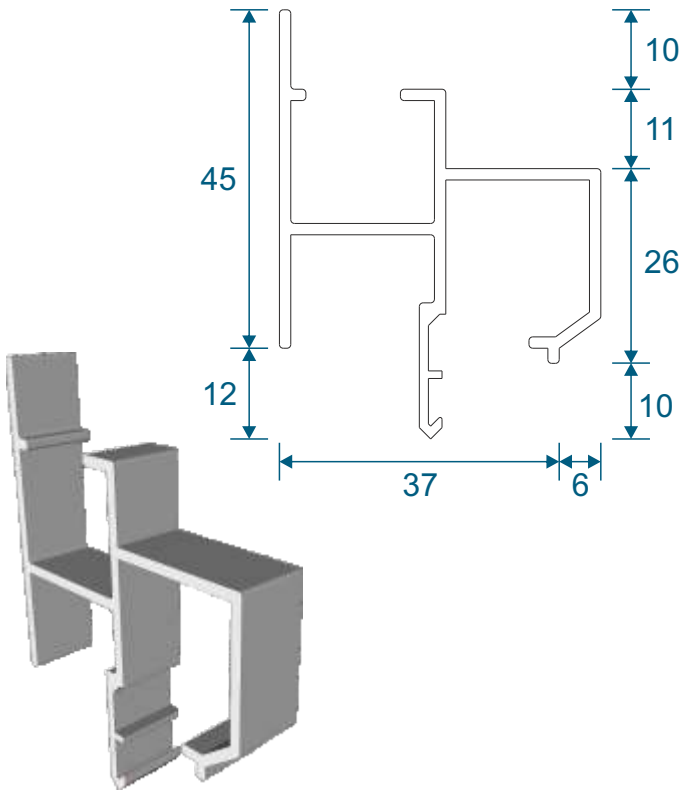

Non-Balanced	5
Balanced	6
Balanced Tilt Back	7

Note: all section pages will show the face fix and reveal fix option.

Outer Frames

SG52 - Non-Balanced & Balanced Sides

SG53 - Non-Balanced & Balanced Top

SG76 - Tilt Back Top & Bottom

SG75 - Tilt Back Sides

SF1

Face Fix

SF3

Reveal Fix
Deep Face Fix

SF4

Deep Reveal Fix
Deeper Face Fix

Panel Parts

SG64 - Sides / Top Bar

SG62 - Interlock

SG61 - Handle Interlock

SG63 - Extended Panel

SG65 - Outer Frame Bottom

SG77 - Panel Sides (TB)

SG78 - Top & Bottom (TB)

SG79 - Interlock (TB)