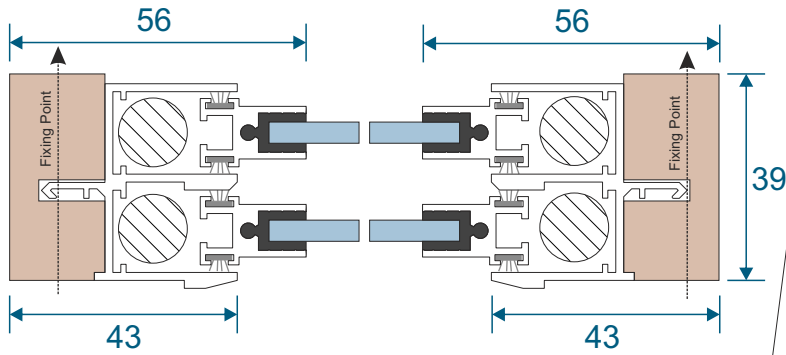

SG64 - Sides / Top Bar

SG62 - Interlock

SG61 - Handle Interlock

SG63 - Extended Panel

SG65 - Outer Frame Bottom

SG77 - Panel Sides (TB)

SG78 - Top & Bottom (TB)

SG79 - Interlock (TB)

SG80 - Interlock (TB)

Non-Balanced Vertical Slider

Face Fix

Reveal Fix

Balanced Vertical Slider

Face Fix

Reveal Fix

Balanced Tilt Back Vertical Slider

Face Fix

Reveal Fix

Main Office & Factory

Units 4-5, t: 01268 681612 (20 lines)
Charfleets Road, f: 01268 510058
Canvey Island, e: sales@duration.co.uk
Essex. SS8 0PQ w: www.duration.co.uk

Grand Design Exhibition Centre