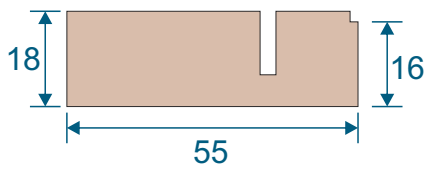

Non-Balanced	5
Balanced	6
Balanced Tilt Back	7

Note: all section pages will show the face fix and reveal fix option.

Outer Frames

SG52 - Non-Balanced & Balanced Sides

SG53 - Non-Balanced & Balanced Top

SG76 - Tilt Back Top & Bottom

SG75 - Tilt Back Sides

SF1

Face Fix

SF3

Reveal Fix
Deep Face Fix

SF4

Deep Reveal Fix
Deeper Face Fix

Panel Parts

SG64 - Sides / Top Bar

SG62 - Interlock

SG61 - Handle Interlock

SG63 - Extended Panel

SG65 - Outer Frame Bottom

SG77 - Panel Sides (TB)

SG78 - Top & Bottom (TB)

SG79 - Interlock (TB)