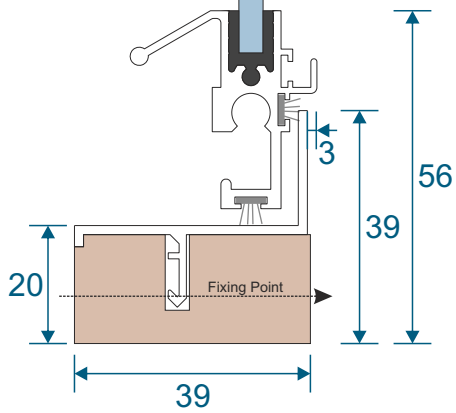

SG64 - Sides / Top Bar

SG62 - Interlock

SG61 - Handle Interlock

SG63 - Extended Panel

SG65 - Outer Frame Bottom

SG77 - Panel Sides (TB)

SG78 - Top & Bottom (TB)

SG79 - Interlock (TB)

SG80 - Interlock (TB)

Non-Balanced Vertical Slider

Face Fix

Reveal Fix

Balanced Vertical Slider

Face Fix

Reveal Fix

Balanced Tilt Back Vertical Slider

Face Fix

Reveal Fix

Main Office & Factory

Units 4-5, t: 01268 681612 (20 lines)
Charfleets Road, f: 01268 510058
Canvey Island, e: sales@duration.co.uk
Essex. SS8 0PQ w: www.duration.co.uk

Grand Design Exhibition Centre