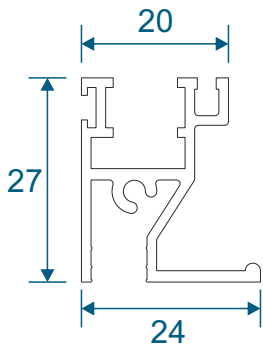

SG75 - Tilt Back Sides

SF1

Face Fix

SF3

Reveal Fix
Deep Face Fix

SF4

Deep Reveal Fix
Deeper Face Fix

Panel Parts

SG64 - Sides / Top Bar

SG62 - Interlock

SG61 - Handle Interlock

SG63 - Extended Panel

SG65 - Outer Frame Bottom

SG77 - Panel Sides (TB)

SG78 - Top & Bottom (TB)

SG79 - Interlock (TB)

SG80 - Interlock (TB)

Non-Balanced Vertical Slider

Face Fix

Reveal Fix

Balanced Vertical Slider

Face Fix

Reveal Fix

Balanced Tilt Back Vertical Slider

Face Fix

Reveal Fix

Main Office & Factory

Units 4-5, t: 01268 681612 (20 lines)
Charfleets Road, f: 01268 510058
Canvey Island, e: sales@duration.co.uk
Essex. SS8 0PQ w: www.duration.co.uk

Grand Design Exhibition Centre