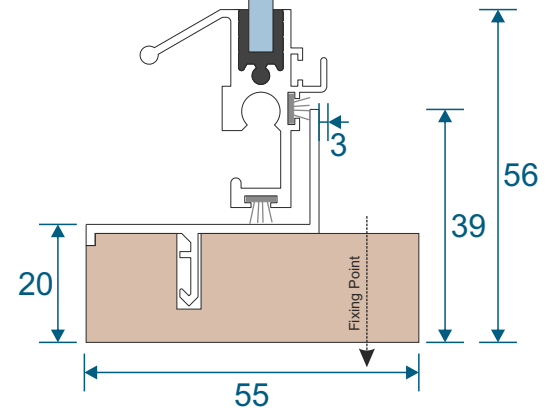

SG64 - Sides / Top Bar

SG62 - Interlock

SG61 - Handle Interlock

SG63 - Extended Panel

SG65 - Outer Frame Bottom

SG77 - Panel Sides (TB)

SG78 - Top & Bottom (TB)

SG79 - Interlock (TB)

SG80 - Interlock (TB)

Non-Balanced Vertical Slider

Face Fix

Reveal Fix

Balanced Vertical Slider

Face Fix

Reveal Fix

Balanced Tilt Back Vertical Slider

Face Fix

Reveal Fix

Main Office & Factory

Units 4-5, t: 01268 681612 (20 lines)
Charfleets Road, f: 01268 510058
Canvey Island, e: sales@duration.co.uk
Essex. SS8 0PQ w: www.duration.co.uk

Grand Design Exhibition Centre