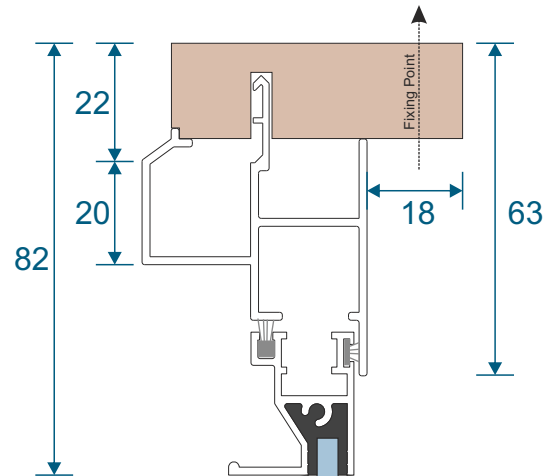

SG64 - Sides / Top Bar

SG62 - Interlock

SG61 - Handle Interlock

SG63 - Extended Panel

SG65 - Outer Frame Bottom

SG77 - Panel Sides (TB)

SG78 - Top & Bottom (TB)

SG79 - Interlock (TB)

SG80 - Interlock (TB)

Non-Balanced Vertical Slider

Face Fix

Reveal Fix

Balanced Vertical Slider

Face Fix

Reveal Fix

Balanced Tilt Back Vertical Slider

Face Fix

Reveal Fix

Main Office & Factory

Units 4-5, t: 01268 681612 (20 lines)
Charfleets Road, f: 01268 510058
Canvey Island, e: sales@duration.co.uk
Essex. SS8 0PQ w: www.duration.co.uk

Grand Design Exhibition Centre