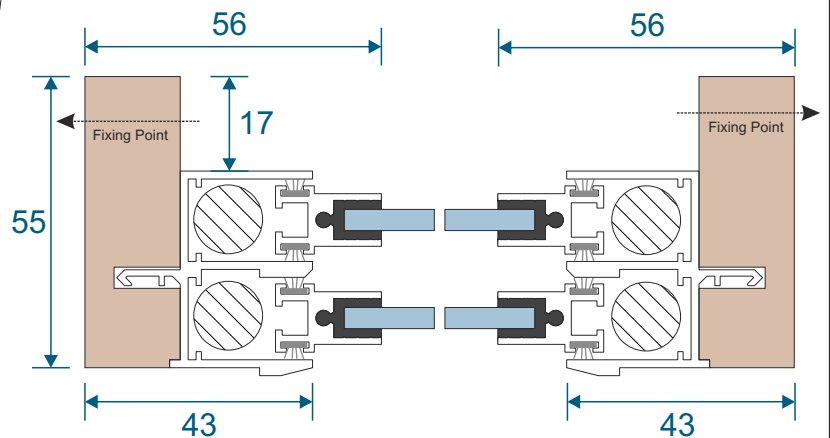

SG64 - Sides / Top Bar

SG62 - Interlock

SG61 - Handle Interlock

SG63 - Extended Panel

SG65 - Outer Frame Bottom

SG77 - Panel Sides (TB)

SG78 - Top & Bottom (TB)

SG79 - Interlock (TB)

SG80 - Interlock (TB)

Non-Balanced Vertical Slider

Face Fix

Reveal Fix

Balanced Vertical Slider

Face Fix

Reveal Fix

Balanced Tilt Back Vertical Slider

Face Fix

Reveal Fix

Main Office & Factory

Units 4-5, t: 01268 681612 (20 lines)
Charfleets Road, f: 01268 510058
Canvey Island, e: sales@duration.co.uk
Essex. SS8 0PQ w: www.duration.co.uk

Grand Design Exhibition Centre