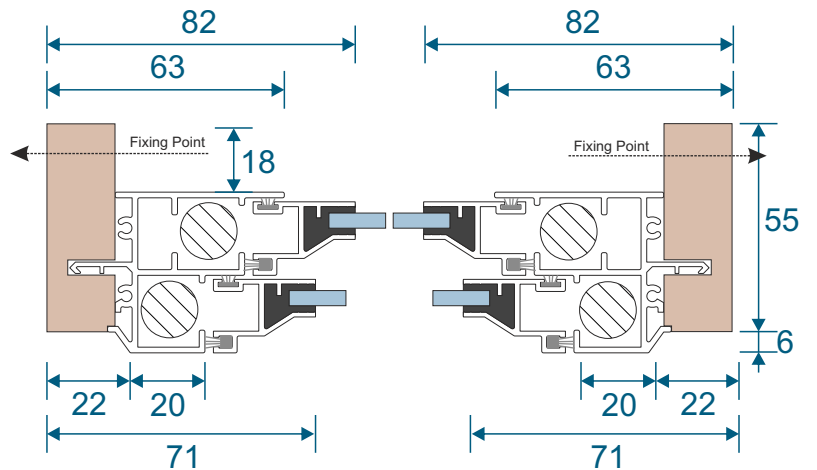

SG64 - Sides / Top Bar

SG62 - Interlock

SG61 - Handle Interlock

SG63 - Extended Panel

SG65 - Outer Frame Bottom

SG77 - Panel Sides (TB)

SG78 - Top & Bottom (TB)

SG79 - Interlock (TB)

SG80 - Interlock (TB)

Non-Balanced Vertical Slider

Face Fix

Reveal Fix

Balanced Vertical Slider

Face Fix

Reveal Fix

Balanced Tilt Back Vertical Slider

Face Fix

Reveal Fix

Main Office & Factory

Units 4-5, t: 01268 681612 (20 lines)
Charfleets Road, f: 01268 510058
Canvey Island, e: sales@duration.co.uk
Essex. SS8 0PQ w: www.duration.co.uk

Grand Design Exhibition Centre