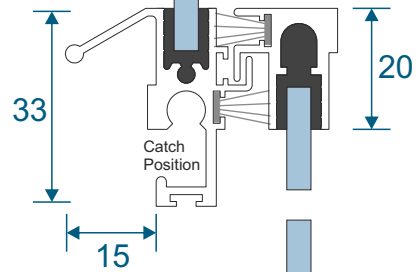

SG64 - Sides / Top Bar

SG62 - Interlock

SG61 - Handle Interlock

SG63 - Extended Panel

SG65 - Outer Frame Bottom

SG77 - Panel Sides (TB)

SG78 - Top & Bottom (TB)

SG79 - Interlock (TB)

SG80 - Interlock (TB)

Non-Balanced Vertical Slider

Face Fix

Reveal Fix

Balanced Vertical Slider

Face Fix

Reveal Fix

Balanced Tilt Back Vertical Slider

Face Fix

Reveal Fix

Main Office & Factory

Units 4-5, t: 01268 681612 (20 lines)
Charfleets Road, f: 01268 510058
Canvey Island, e: sales@duration.co.uk
Essex. SS8 0PQ w: www.duration.co.uk

Grand Design Exhibition Centre