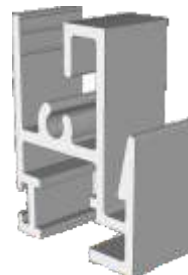

SG75 - Tilt Back Sides

SF1

Face Fix

SF3

Reveal Fix
Deep Face Fix

SF4

Deep Reveal Fix
Deeper Face Fix

Panel Parts

SG64 - Sides / Top Bar

SG62 - Interlock

SG61 - Handle Interlock

SG63 - Extended Panel

SG65 - Outer Frame Bottom

SG77 - Panel Sides (TB)

SG78 - Top & Bottom (TB)

SG79 - Interlock (TB)

SG80 - Interlock (TB)

Non-Balanced Vertical Slider

Face Fix

Reveal Fix

Balanced Vertical Slider

Face Fix

Reveal Fix

Balanced Tilt Back Vertical Slider