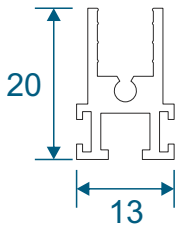

Non-Balanced	5
Balanced	6
Balanced Tilt Back	7

Note: all section pages will show the face fix and reveal fix option.

Outer Frames

SG52 - Non-Balanced & Balanced Sides

SG53 - Non-Balanced & Balanced Top

SG76 - Tilt Back Top & Bottom

SG75 - Tilt Back Sides

SF1

Face Fix

SF3

Reveal Fix
Deep Face Fix

SF4

Deep Reveal Fix
Deeper Face Fix

Panel Parts

SG64 - Sides / Top Bar

SG62 - Interlock

SG61 - Handle Interlock

SG63 - Extended Panel

SG65 - Outer Frame Bottom

SG77 - Panel Sides (TB)

SG78 - Top & Bottom (TB)

SG79 - Interlock (TB)