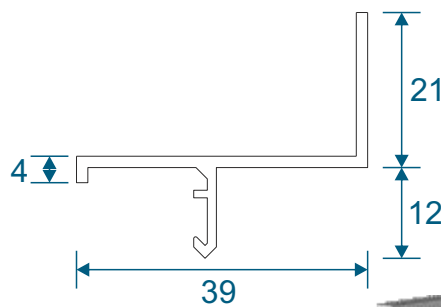

SG64 - Sides / Top Bar

SG62 - Interlock

SG61 - Handle Interlock

SG63 - Extended Panel

SG65 - Outer Frame Bottom

SG77 - Panel Sides (TB)

SG78 - Top & Bottom (TB)

SG79 - Interlock (TB)

SG80 - Interlock (TB)

Non-Balanced Vertical Slider

Face Fix

Reveal Fix

Balanced Vertical Slider

Face Fix

Reveal Fix

Balanced Tilt Back Vertical Slider

Face Fix

Reveal Fix

Main Office & Factory

Units 4-5, t: 01268 681612 (20 lines)
Charfleets Road, f: 01268 510058
Canvey Island, e: sales@duration.co.uk
Essex. SS8 0PQ w: www.duration.co.uk

Grand Design Exhibition Centre