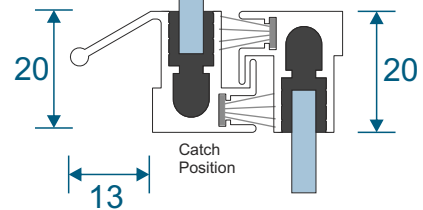

SG80 - Interlock (TB)

Non-Balanced Vertical Slider

Face Fix

Reveal Fix

Balanced Vertical Slider

Face Fix

Reveal Fix

Balanced Tilt Back Vertical Slider

Face Fix

Reveal Fix

Main Office & Factory

Units 4-5, t: 01268 681612 (20 lines)
Charfleets Road, f: 01268 510058
Canvey Island, e: sales@duration.co.uk
Essex. SS8 0PQ w: www.duration.co.uk

Grand Design Exhibition Centre