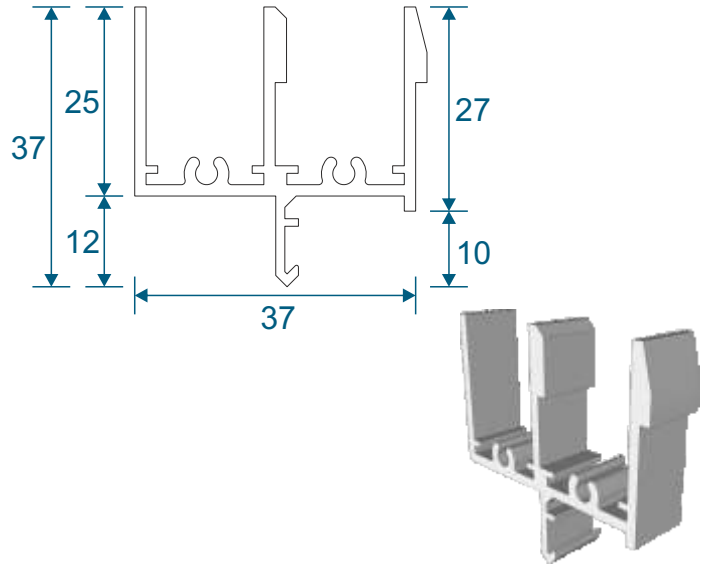

Non-Balanced	5
Balanced	6
Balanced Tilt Back	7

Note: all section pages will show the face fix and reveal fix option.

Outer Frames

SG52 - Non-Balanced & Balanced Sides

SG53 - Non-Balanced & Balanced Top

SG76 - Tilt Back Top & Bottom

SG75 - Tilt Back Sides

SF1

Face Fix

SF3

Reveal Fix
Deep Face Fix

SF4

Deep Reveal Fix
Deeper Face Fix

Panel Parts

SG64 - Sides / Top Bar

SG62 - Interlock

SG61 - Handle Interlock

SG63 - Extended Panel

SG65 - Outer Frame Bottom

SG77 - Panel Sides (TB)

SG78 - Top & Bottom (TB)

SG79 - Interlock (TB)