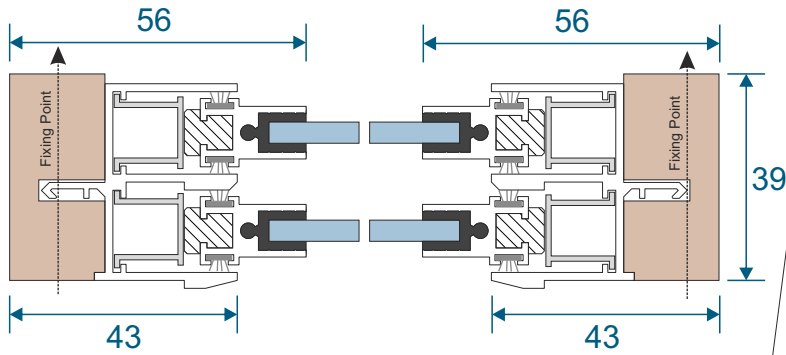

SG64 - Sides / Top Bar

SG62 - Interlock

SG61 - Handle Interlock

SG63 - Extended Panel

SG65 - Outer Frame Bottom

SG77 - Panel Sides (TB)

SG78 - Top & Bottom (TB)

SG79 - Interlock (TB)

SG80 - Interlock (TB)

Non-Balanced Vertical Slider

Face Fix

Reveal Fix

Balanced Vertical Slider

Face Fix

Reveal Fix

Balanced Tilt Back Vertical Slider

Face Fix

Reveal Fix

Main Office & Factory

Units 4-5, t: 01268 681612 (20 lines)
Charfleets Road, f: 01268 510058
Canvey Island, e: sales@duration.co.uk
Essex. SS8 0PQ w: www.duration.co.uk

Grand Design Exhibition Centre