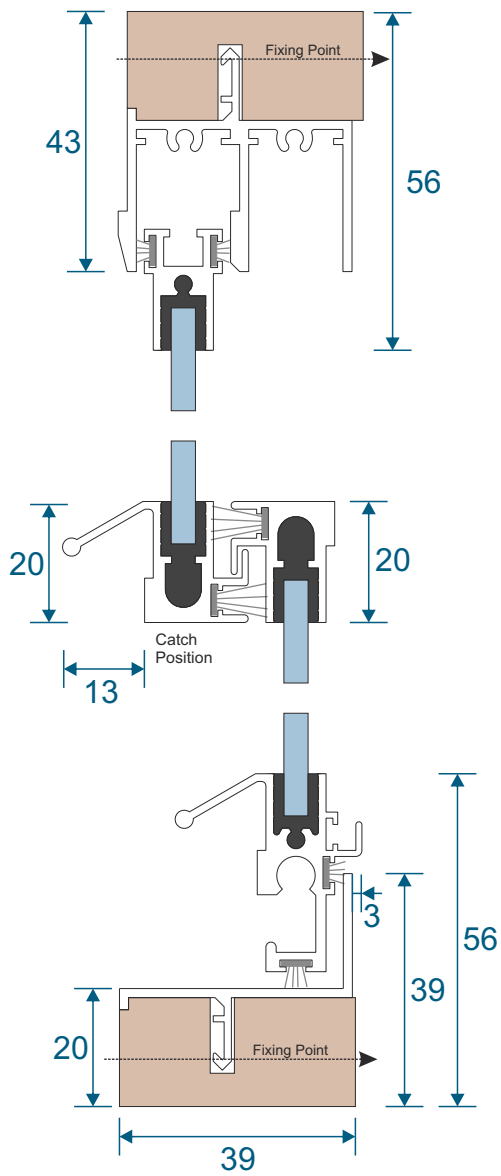

SG64 - Sides / Top Bar

SG62 - Interlock

SG61 - Handle Interlock

SG63 - Extended Panel

SG65 - Outer Frame Bottom

SG77 - Panel Sides (TB)

SG78 - Top & Bottom (TB)

SG79 - Interlock (TB)

SG80 - Interlock (TB)

Non-Balanced Vertical Slider

Face Fix

Reveal Fix

Balanced Vertical Slider

Face Fix

Reveal Fix

Balanced Tilt Back Vertical Slider

Face Fix

Reveal Fix

Main Office & Factory

Units 4-5, t: 01268 681612 (20 lines)
Charfleets Road, f: 01268 510058
Canvey Island, e: sales@duration.co.uk
Essex. SS8 0PQ w: www.duration.co.uk

Grand Design Exhibition Centre