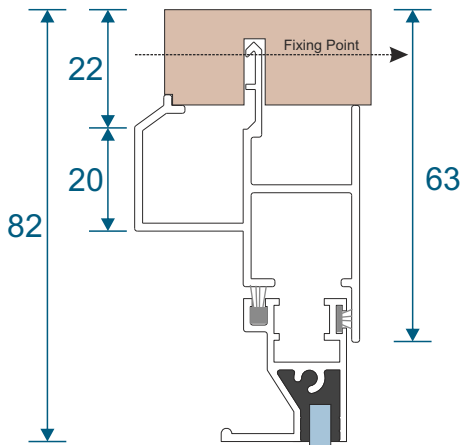

SG64 - Sides / Top Bar

SG62 - Interlock

SG61 - Handle Interlock

SG63 - Extended Panel

SG65 - Outer Frame Bottom

SG77 - Panel Sides (TB)

SG78 - Top & Bottom (TB)

SG79 - Interlock (TB)

SG80 - Interlock (TB)

Non-Balanced Vertical Slider

Face Fix

Reveal Fix

Balanced Vertical Slider

Face Fix

Reveal Fix

Balanced Tilt Back Vertical Slider

Face Fix

Reveal Fix

Main Office & Factory

Units 4-5, t: 01268 681612 (20 lines)
Charfleets Road, f: 01268 510058
Canvey Island, e: sales@duration.co.uk
Essex. SS8 0PQ w: www.duration.co.uk

Grand Design Exhibition Centre