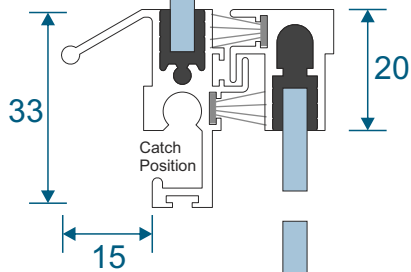

SG64 - Sides / Top Bar

SG62 - Interlock

SG61 - Handle Interlock

SG63 - Extended Panel

SG65 - Outer Frame Bottom

SG77 - Panel Sides (TB)

SG78 - Top & Bottom (TB)

SG79 - Interlock (TB)

SG80 - Interlock (TB)

Non-Balanced Vertical Slider

Face Fix

Reveal Fix

Balanced Vertical Slider

Face Fix

Reveal Fix

Balanced Tilt Back Vertical Slider