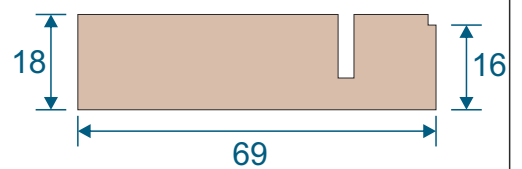

Non-Balanced	5
Balanced	6
Balanced Tilt Back	7

Note: all section pages will show the face fix and reveal fix option.

Outer Frames

SG52 - Non-Balanced & Balanced Sides

SG53 - Non-Balanced & Balanced Top

SG76 - Tilt Back Top & Bottom

SG75 - Tilt Back Sides

SF1

Face Fix

SF3

Reveal Fix
Deep Face Fix

SF4

Deep Reveal Fix
Deeper Face Fix

Panel Parts

SG64 - Sides / Top Bar

SG62 - Interlock

SG61 - Handle Interlock

SG63 - Extended Panel

SG65 - Outer Frame Bottom

SG77 - Panel Sides (TB)

SG78 - Top & Bottom (TB)

SG79 - Interlock (TB)