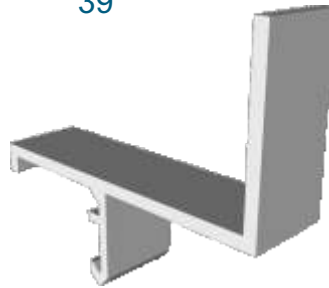

SG75 - Tilt Back Sides

SF1

Face Fix

SF3

Reveal Fix
Deep Face Fix

SF4

Deep Reveal Fix
Deeper Face Fix

Panel Parts

SG64 - Sides / Top Bar

SG62 - Interlock

SG61 - Handle Interlock

SG63 - Extended Panel

SG65 - Outer Frame Bottom

SG77 - Panel Sides (TB)

SG78 - Top & Bottom (TB)

SG79 - Interlock (TB)

SG80 - Interlock (TB)

Non-Balanced Vertical Slider

Face Fix

Reveal Fix

Balanced Vertical Slider

Face Fix

Reveal Fix

Balanced Tilt Back Vertical Slider

Face Fix

Reveal Fix

Main Office & Factory

Units 4-5, t: 01268 681612 (20 lines)
Charfleets Road, f: 01268 510058
Canvey Island, e: sales@duration.co.uk
Essex. SS8 0PQ w: www.duration.co.uk

Grand Design Exhibition Centre