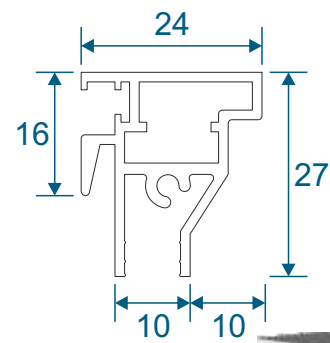

SG75 - Tilt Back Sides

SF1

Face Fix

SF3

Reveal Fix
Deep Face Fix

SF4

Deep Reveal Fix
Deeper Face Fix

Panel Parts

SG64 - Sides / Top Bar

SG62 - Interlock

SG61 - Handle Interlock

SG63 - Extended Panel

SG65 - Outer Frame Bottom

SG77 - Panel Sides (TB)

SG78 - Top & Bottom (TB)

SG79 - Interlock (TB)

SG80 - Interlock (TB)

Non-Balanced Vertical Slider

Face Fix

Reveal Fix

Balanced Vertical Slider

Face Fix

Reveal Fix

Balanced Tilt Back Vertical Slider

Face Fix

Reveal Fix

Main Office & Factory

Units 4-5, t: 01268 681612 (20 lines)
Charfleets Road, f: 01268 510058
Canvey Island, e: sales@duration.co.uk
Essex. SS8 0PQ w: www.duration.co.uk

Grand Design Exhibition Centre