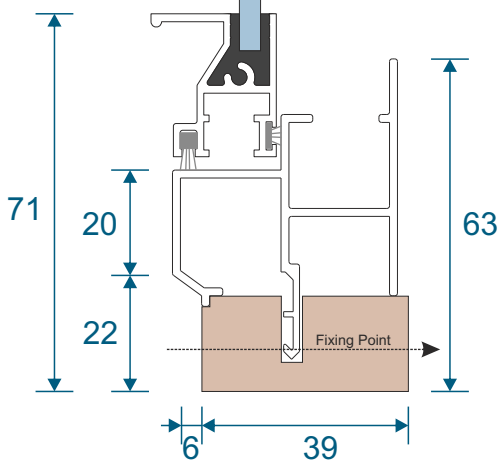

SG64 - Sides / Top Bar

SG62 - Interlock

SG61 - Handle Interlock

SG63 - Extended Panel

SG65 - Outer Frame Bottom

SG77 - Panel Sides (TB)

SG78 - Top & Bottom (TB)

SG79 - Interlock (TB)

SG80 - Interlock (TB)

Non-Balanced Vertical Slider

Face Fix

Reveal Fix

Balanced Vertical Slider

Face Fix

Reveal Fix

Balanced Tilt Back Vertical Slider

Face Fix

Reveal Fix

Main Office & Factory

Units 4-5, t: 01268 681612 (20 lines)
Charfleets Road, f: 01268 510058
Canvey Island, e: sales@duration.co.uk
Essex. SS8 0PQ w: www.duration.co.uk

Grand Design Exhibition Centre