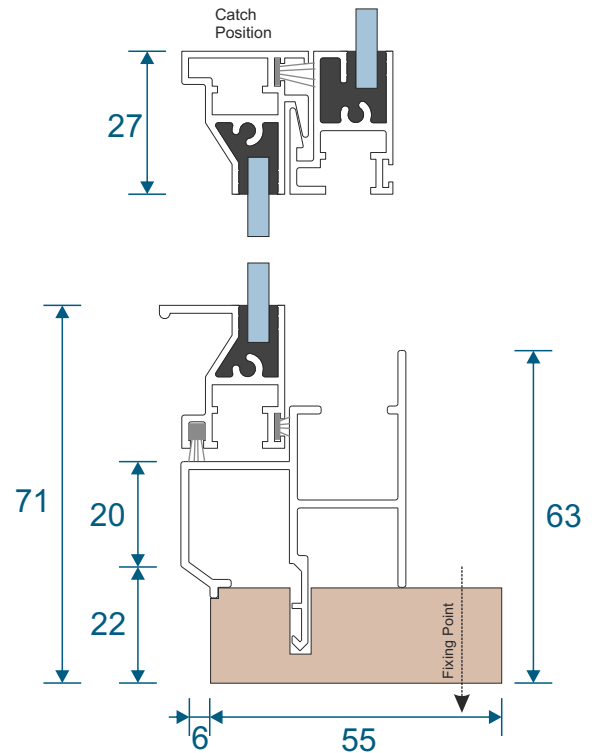

SG64 - Sides / Top Bar

SG62 - Interlock

SG61 - Handle Interlock

SG63 - Extended Panel

SG65 - Outer Frame Bottom

SG77 - Panel Sides (TB)

SG78 - Top & Bottom (TB)

SG79 - Interlock (TB)

SG80 - Interlock (TB)

Non-Balanced Vertical Slider

Face Fix

Reveal Fix

Balanced Vertical Slider

Face Fix

Reveal Fix

Balanced Tilt Back Vertical Slider

Face Fix

Reveal Fix

Main Office & Factory

Units 4-5, t: 01268 681612 (20 lines)
Charfleets Road, f: 01268 510058
Canvey Island, e: sales@duration.co.uk
Essex. SS8 0PQ w: www.duration.co.uk

Grand Design Exhibition Centre