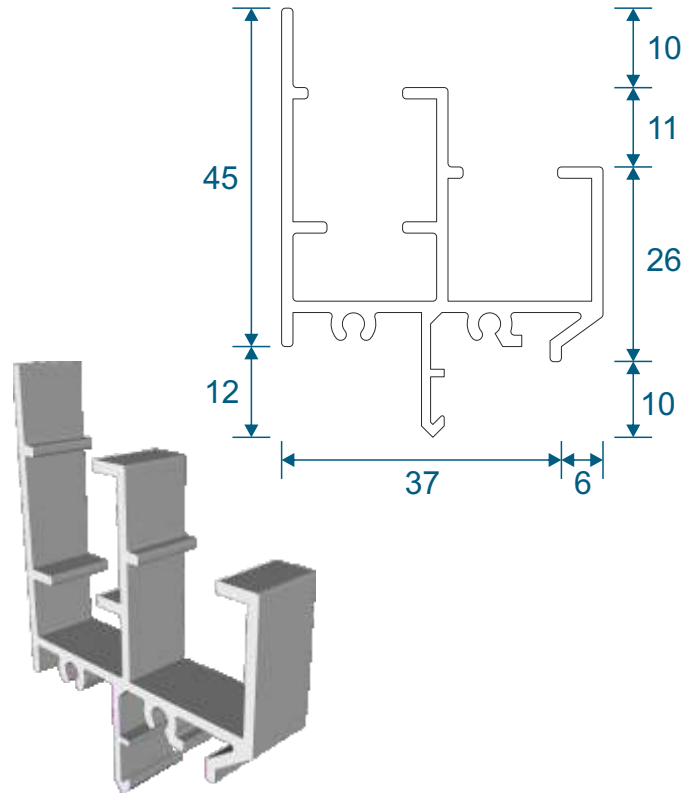

Vertical Slider Secondary

Luxury Sub Frame Section Guide

Non-Balanced, Balanced & Balanced Tilt Back

DURATION
WINDOWS

Contents

Parts

Outer Frames	3
Panel Parts	4

Sections

Non-Balanced	5
Balanced	6
Balanced Tilt Back	7

Note: all section pages will show the face fix and reveal fix option.

Outer Frames

SG52 - Non-Balanced & Balanced Sides

SG53 - Non-Balanced & Balanced Top

SG76 - Tilt Back Top & Bottom

SG75 - Tilt Back Sides

SF1

Face Fix

SF3

Reveal Fix
Deep Face Fix

SF4

Deep Reveal Fix
Deeper Face Fix

Panel Parts

SG64 - Sides / Top Bar

SG62 - Interlock

SG61 - Handle Interlock

SG63 - Extended Panel

SG65 - Outer Frame Bottom

SG77 - Panel Sides (TB)

SG78 - Top & Bottom (TB)

SG79 - Interlock (TB)