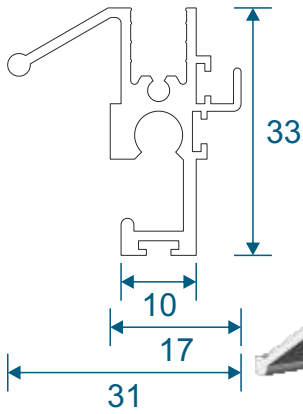

SG75 - Tilt Back Sides

SF1

Face Fix

SF3

Reveal Fix
Deep Face Fix

SF4

Deep Reveal Fix
Deeper Face Fix

Panel Parts

SG64 - Sides / Top Bar

SG62 - Interlock

SG61 - Handle Interlock

SG63 - Extended Panel

SG65 - Outer Frame Bottom

SG77 - Panel Sides (TB)

SG78 - Top & Bottom (TB)

SG79 - Interlock (TB)

SG80 - Interlock (TB)

Non-Balanced Vertical Slider

Face Fix

Reveal Fix

Balanced Vertical Slider

Face Fix

Reveal Fix

Balanced Tilt Back Vertical Slider