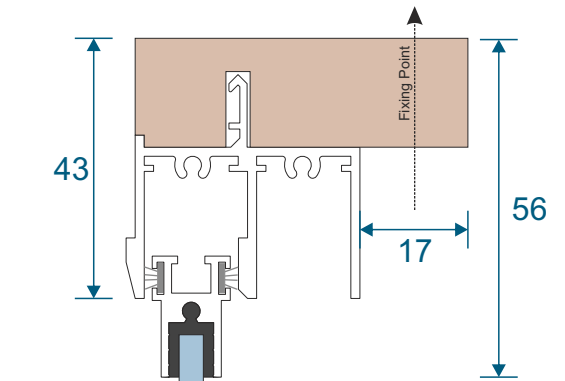

SG64 - Sides / Top Bar

SG62 - Interlock

SG61 - Handle Interlock

SG63 - Extended Panel

SG65 - Outer Frame Bottom

SG77 - Panel Sides (TB)

SG78 - Top & Bottom (TB)

SG79 - Interlock (TB)

SG80 - Interlock (TB)

Non-Balanced Vertical Slider

Face Fix

Reveal Fix

Balanced Vertical Slider

Face Fix

Reveal Fix

Balanced Tilt Back Vertical Slider

Face Fix

Reveal Fix

Main Office & Factory

Units 4-5, t: 01268 681612 (20 lines)
Charfleets Road, f: 01268 510058
Canvey Island, e: sales@duration.co.uk
Essex. SS8 0PQ w: www.duration.co.uk

Grand Design Exhibition Centre