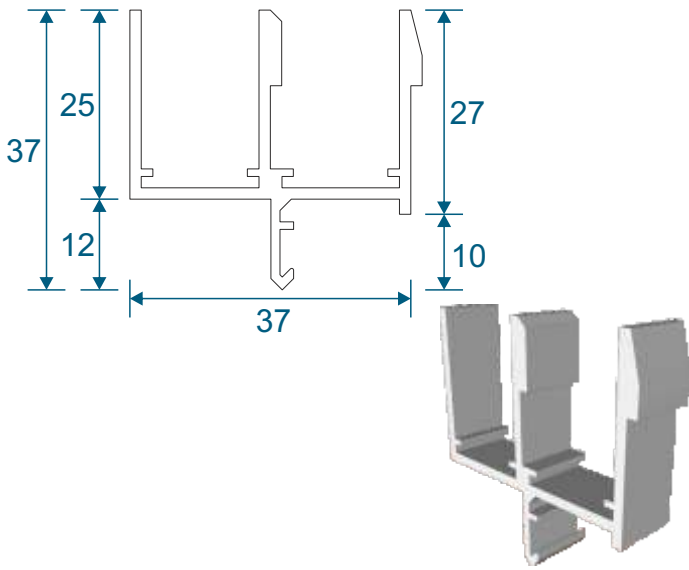

Vertical Slider Secondary

Luxury Sub Frame Section Guide

Non-Balanced, Balanced & Balanced Tilt Back

DURATION
WINDOWS

Contents

Parts

Outer Frames	3
Panel Parts	4

Sections

Non-Balanced	5
Balanced	6
Balanced Tilt Back	7

Note: all section pages will show the face fix and reveal fix option.

Outer Frames

SG52 - Non-Balanced & Balanced Sides

SG53 - Non-Balanced & Balanced Top

SG76 - Tilt Back Top & Bottom

SG75 - Tilt Back Sides

SF1

Face Fix

SF3

Reveal Fix
Deep Face Fix

SF4

Deep Reveal Fix
Deeper Face Fix

Panel Parts

SG64 - Sides / Top Bar

SG62 - Interlock

SG61 - Handle Interlock

SG63 - Extended Panel

SG65 - Outer Frame Bottom

SG77 - Panel Sides (TB)

SG78 - Top & Bottom (TB)

SG79 - Interlock (TB)