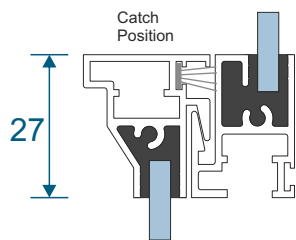

SG64 - Sides / Top Bar

SG62 - Interlock

SG61 - Handle Interlock

SG63 - Extended Panel

SG65 - Outer Frame Bottom

SG77 - Panel Sides (TB)

SG78 - Top & Bottom (TB)

SG79 - Interlock (TB)

SG80 - Interlock (TB)

Non-Balanced Vertical Slider

Face Fix

Reveal Fix

Balanced Vertical Slider

Face Fix

Reveal Fix

Balanced Tilt Back Vertical Slider

Face Fix

Reveal Fix

Main Office & Factory

Units 4-5, t: 01268 681612 (20 lines)
Charfleets Road, f: 01268 510058
Canvey Island, e: sales@duration.co.uk
Essex. SS8 0PQ w: www.duration.co.uk

Grand Design Exhibition Centre