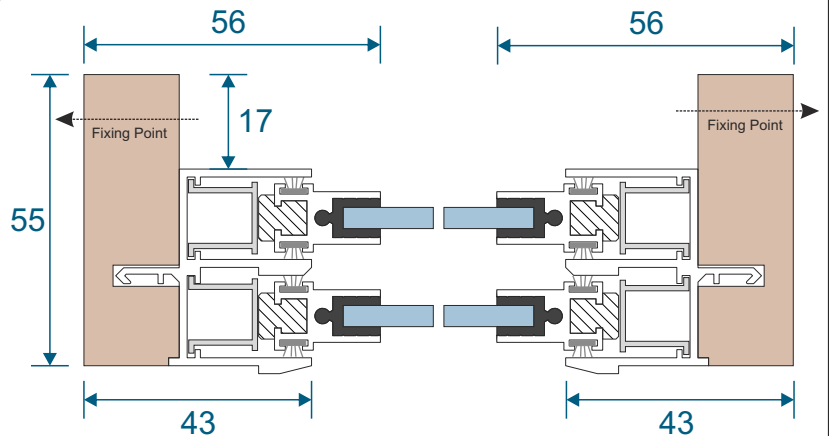

SG64 - Sides / Top Bar

SG62 - Interlock

SG61 - Handle Interlock

SG63 - Extended Panel

SG65 - Outer Frame Bottom

SG77 - Panel Sides (TB)

SG78 - Top & Bottom (TB)

SG79 - Interlock (TB)

SG80 - Interlock (TB)

Non-Balanced Vertical Slider

Face Fix

Reveal Fix

Balanced Vertical Slider

Face Fix

Reveal Fix

Balanced Tilt Back Vertical Slider

Face Fix

Reveal Fix

Main Office & Factory

Units 4-5, t: 01268 681612 (20 lines)
Charfleets Road, f: 01268 510058
Canvey Island, e: sales@duration.co.uk
Essex. SS8 0PQ w: www.duration.co.uk

Grand Design Exhibition Centre